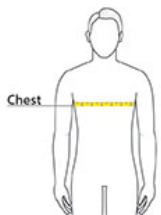

Sketches

front

back

SPEC SHEET + MEASUREMENTS

PORT&CO.

Port & Co™ Core Fleece Crewneck Sweatshirt. PC78

PRODUCT MEASUREMENTS

	S	M	L	XL	2XL	3XL	4XL
Body Length at Back	28	29	30	31	32	33	34
Chest	20	22	24	26	28	30	32
Sleeve Length	34 1/8	35 1/8	36 1/8	37 1/8	37 5/8	38 1/8	38 5/8

Body Length at Back: Measured from high point shoulder to finished hem at back.

Chest: Measured across the chest one inch below armhole when laid flat.

Sleeve Length: Start at center of neck and measure down shoulder, down sleeve to hem.

SIZE CHARTS

	S	M	L	XL	2XL	3XL	4XL
Chest	35-37	38-40	41-43	44-46	47-49	50-53	54-57

HOW TO MEASURE

CHEST

Measure under the arm and around the fullest part of the chest with arms down, keeping tape horizontal.