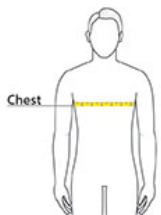

Sketches

front

back

SPEC SHEET + MEASUREMENTS

Gildan® DryBlend® 50 Cotton/50 Poly T-Shirt. 8000

PRODUCT MEASUREMENTS

	S	M	L	XL	2XL	3XL	4XL	5XL
Body Length at Back	28	29	30	31	32	33	34	35
Chest	18	20	22	24	26	28	30	32
Sleeve Length	15 5/8	17	18 1/2	20	21 1/2	22 7/8	24 1/4	25 3/8

Body Length at Back: Measured from high point shoulder to finished hem at back.

Chest: Measured across the chest one inch below armhole when laid flat.

Sleeve Length: Start at center of neck and measure down shoulder, down sleeve to hem.

SIZE CHARTS

	S	M	L	XL	2XL	3XL	4XL	5XL
Chest	34-36	38-40	42-44	46-48	50-52	54-56	58-60	62-64

HOW TO MEASURE

CHEST

Measure under the arm and around the fullest part of the chest with arms down, keeping tape horizontal.