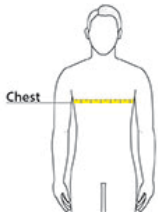

## PRODUCT MEASUREMENTS

---

	XS	S	M	L	XL	2XL	3XL
Body Length at Back	26	27	28	29	29 3/4	30 1/4	30 3/4
Chest	18 1/2	20	21 1/2	23	25	27	29
Set in Sleeve Length	24 1/2	25	25 1/2	26	26 1/2	27	27 1/2

---

**Body Length at Back:** Measured from high point shoulder to finished hem at back.

**Chest:** Measured across the chest one inch below armhole when laid flat.

**Set in Sleeve Length:** Measure from Center Back neck to shoulder point to sleeve hem.

## SIZE CHARTS

---

	XS	S	M	L	XL	2XL	3XL
Chest	32-35	35-38	38-41	41-44	44-48	48-52	52-56

---

## HOW TO MEASURE